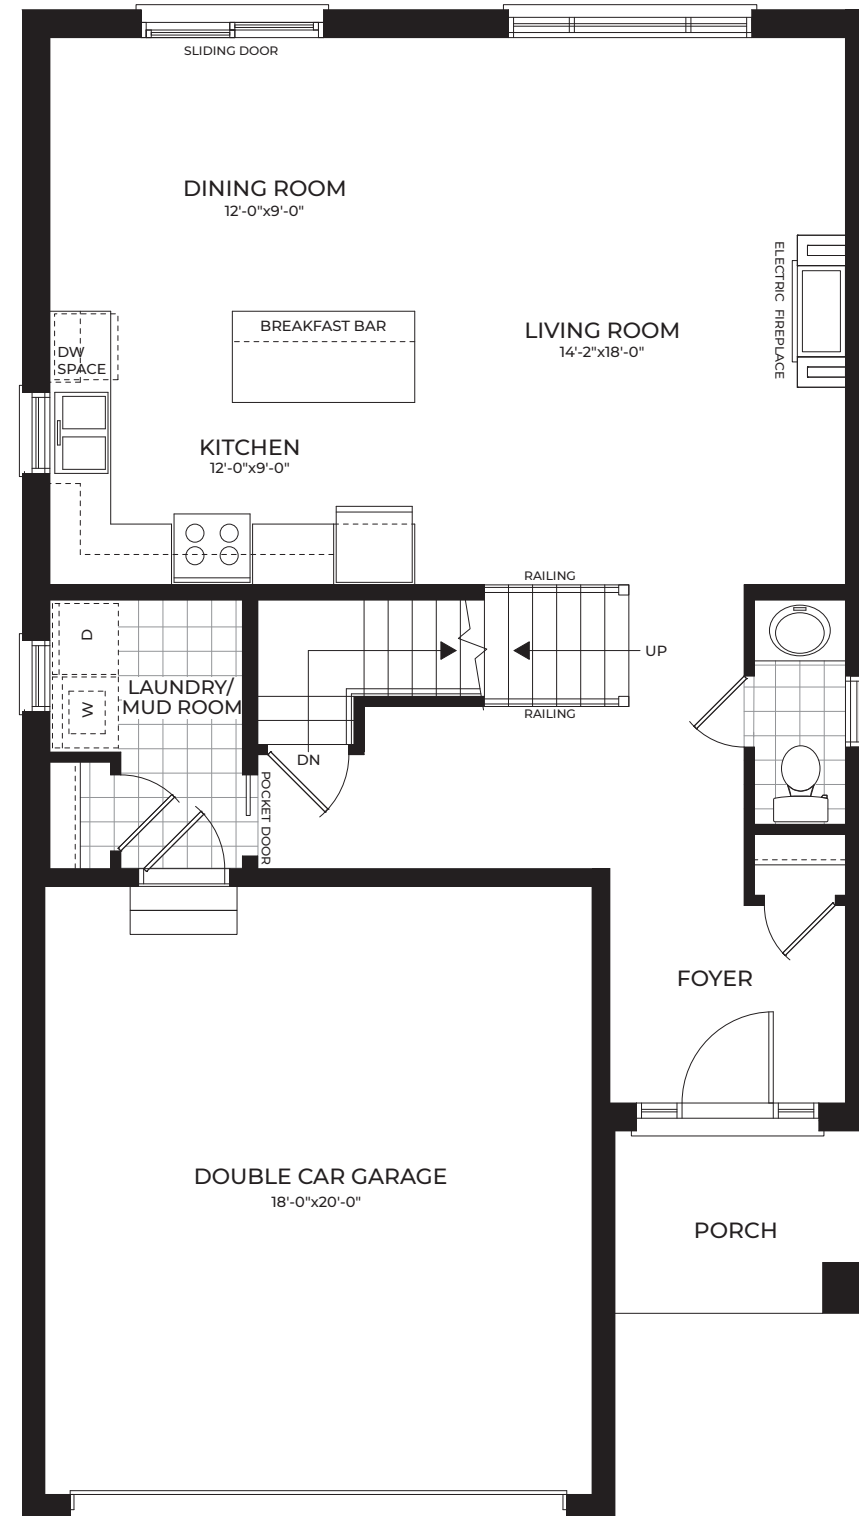

Hudson

1820 sq.ft.

3 Bedrooms | 2.5 Bathrooms | 2 Car Garage

Basement Plan

Main Floor Plan

Second Floor Plan