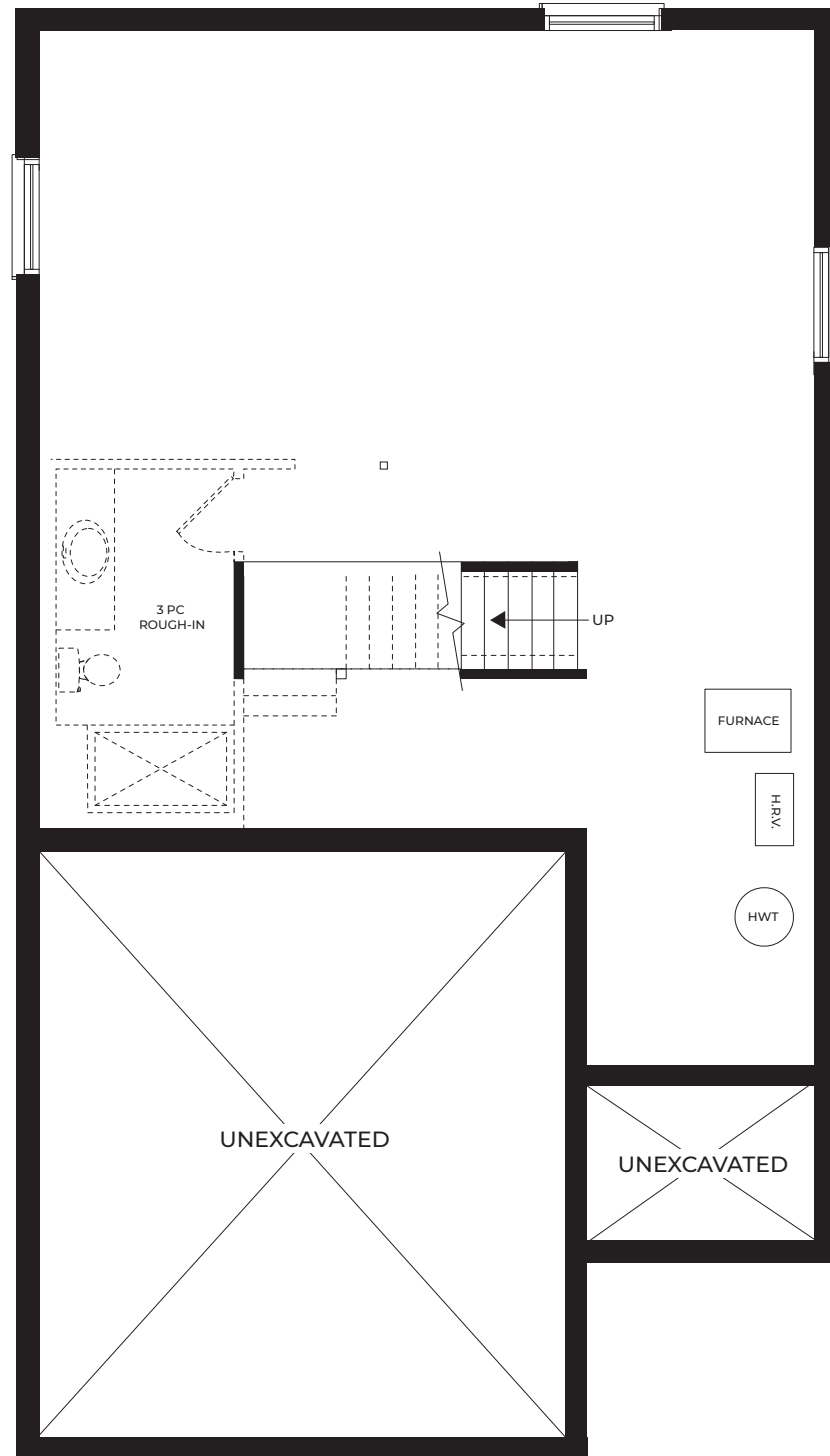

Hudson

1820 sq.ft.

3 Bedrooms | 2.5 Bathrooms | 2 Car Garage

Basement Plan

Main Floor Plan

Second Floor Plan