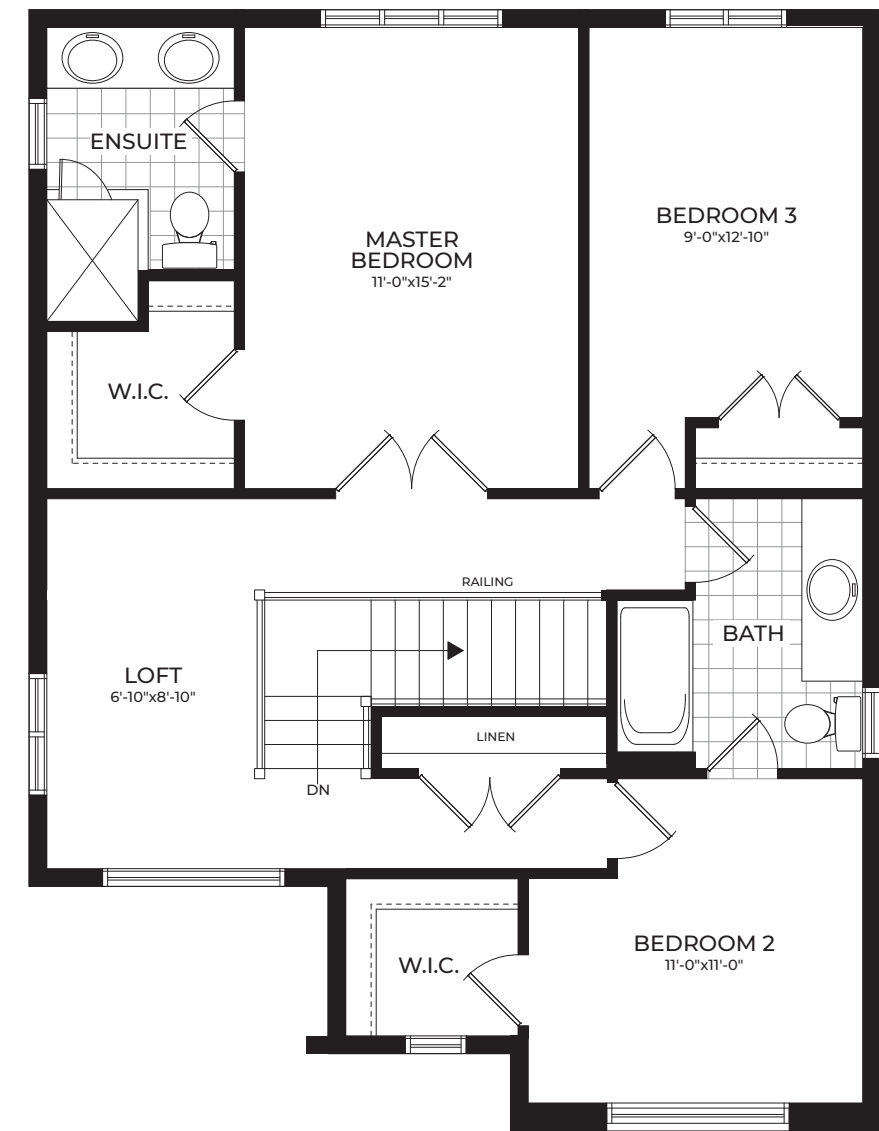

Hudson

1820 sq.ft.

3 Bedrooms | 2.5 Bathrooms | 2 Car Garage

Basement Plan

Main Floor Plan

Second Floor Plan