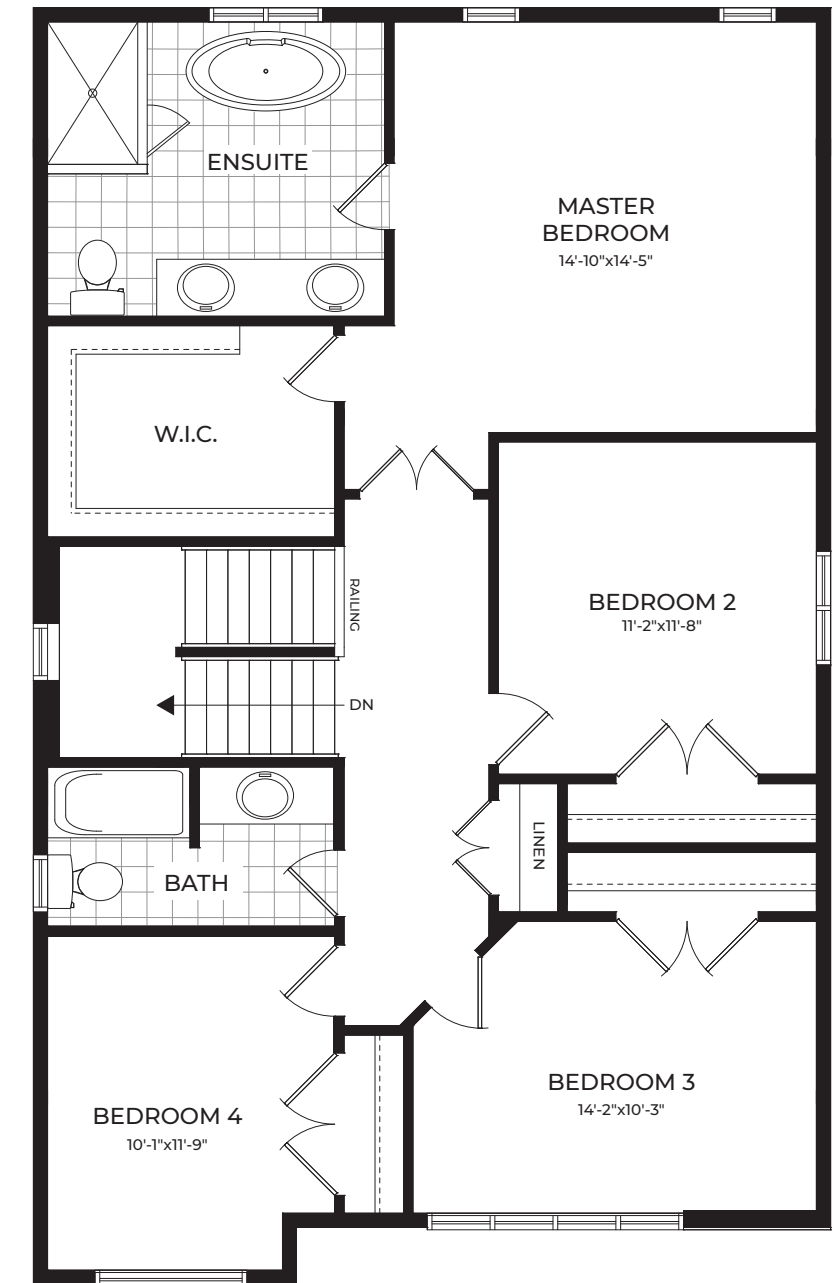

Walton

2202 sq.ft.

4 Bedrooms | 2.5 Bathrooms | 2 Car Garage

Basement Plan

Main Floor Plan

Second Floor Plan