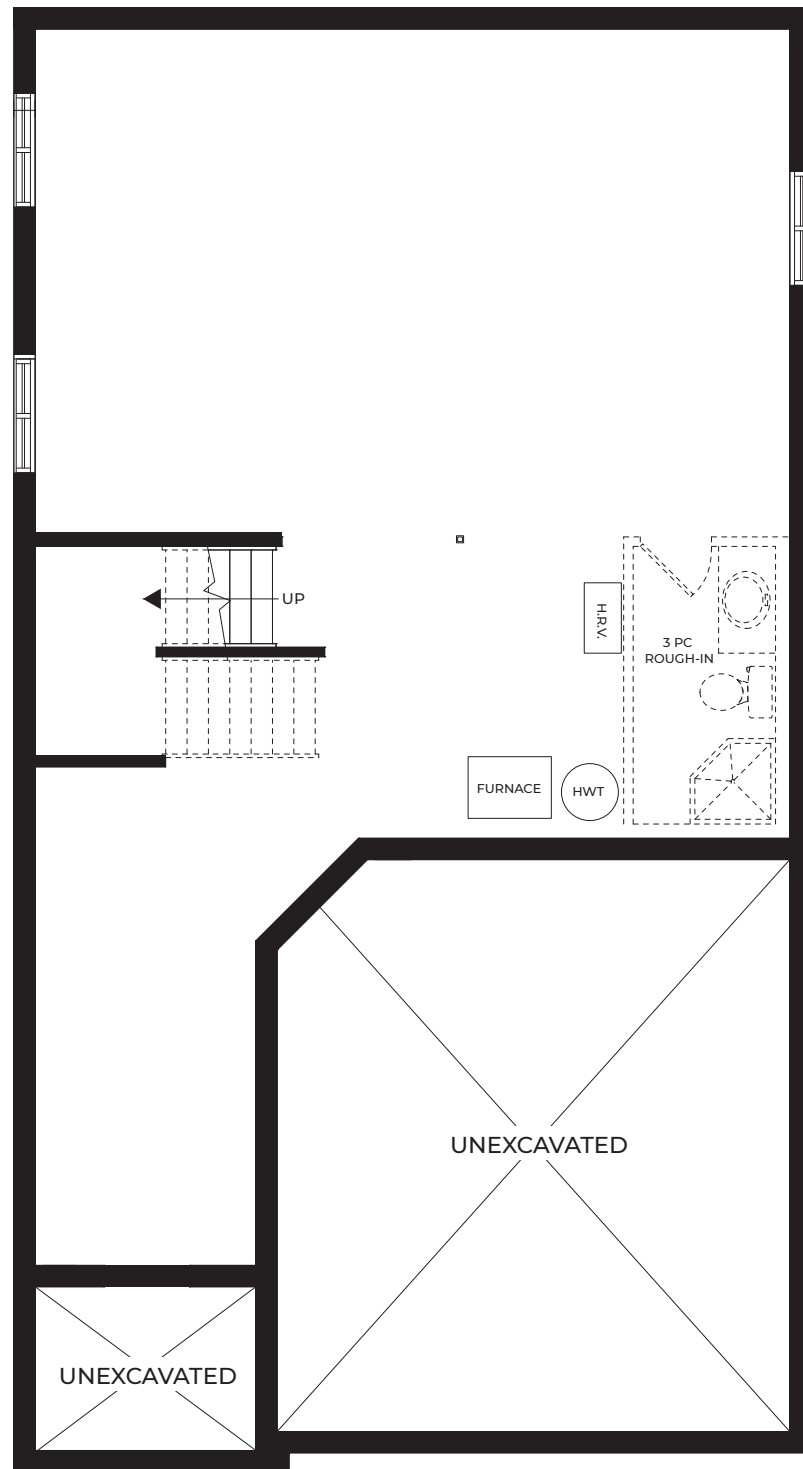

Walton

2202 sq.ft.

4 Bedrooms | 2.5 Bathrooms | 2 Car Garage

Basement Plan

Main Floor Plan

Second Floor Plan