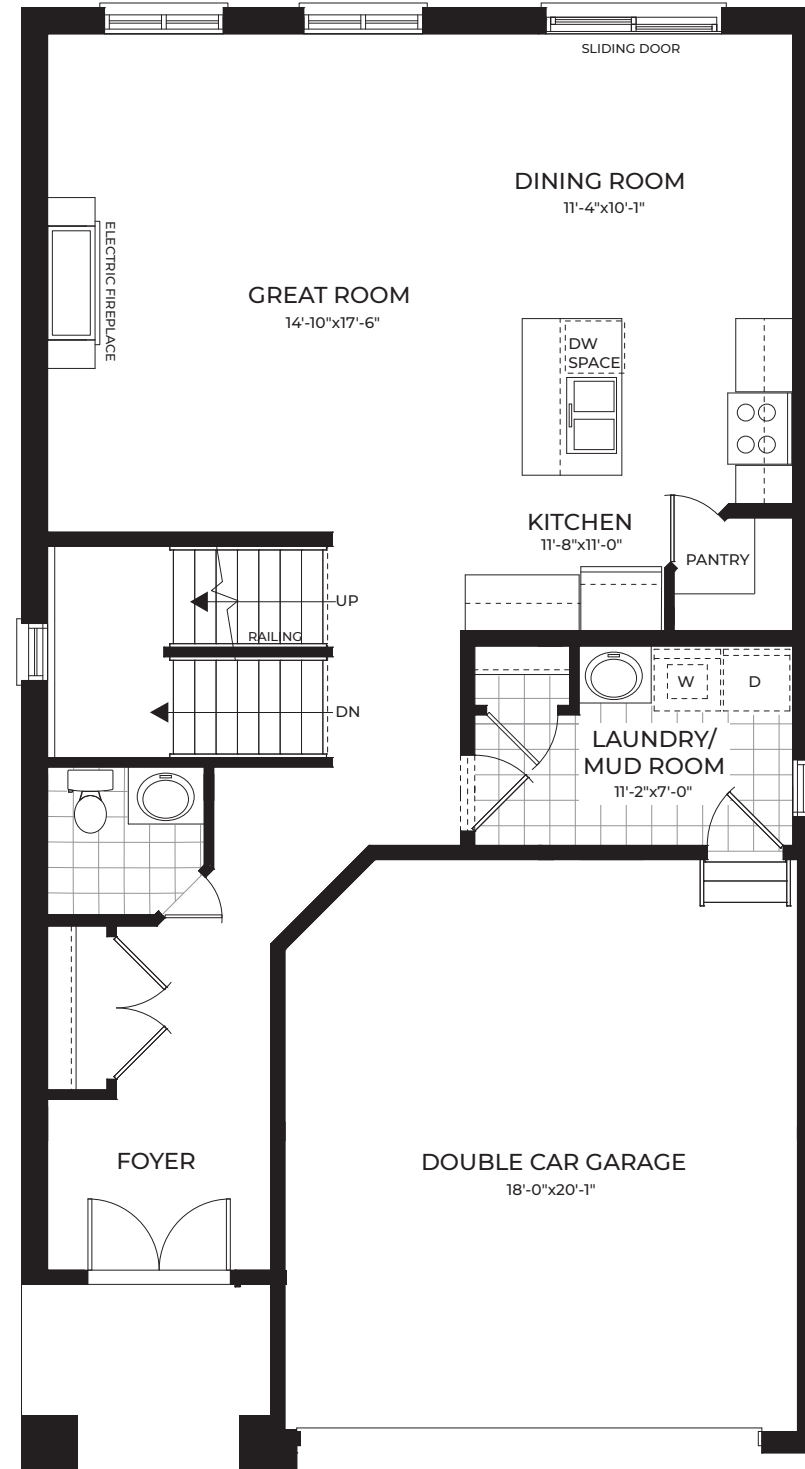

Walton

2202 sq.ft.

4 Bedrooms | 2.5 Bathrooms | 2 Car Garage

Basement Plan

Main Floor Plan

Second Floor Plan