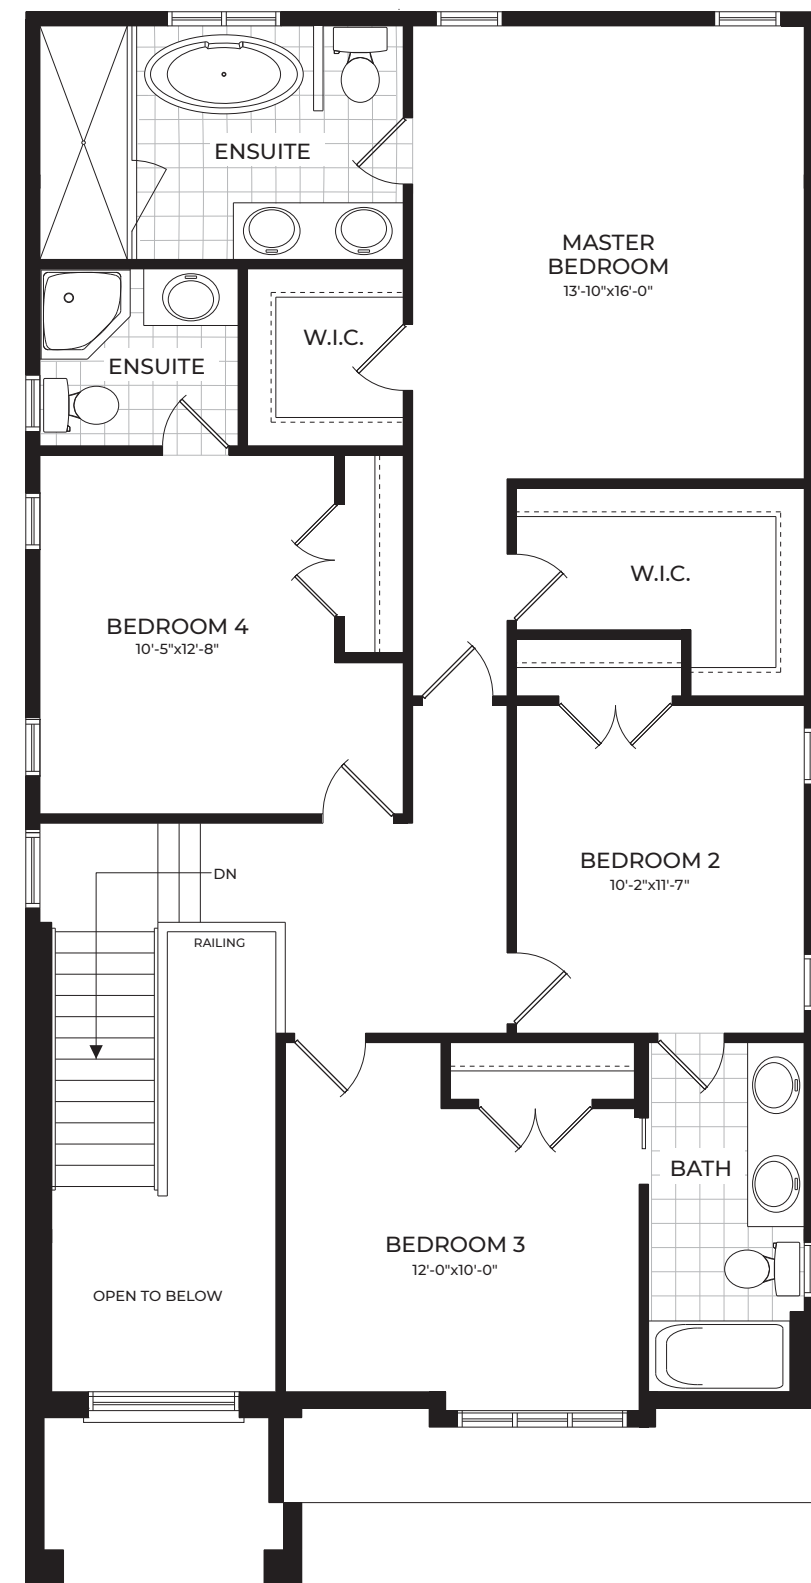

Paxton

2366 sq.ft.

4 Bedrooms | 3.5 Bathrooms | 2 Car Garage

Basement Plan

Main Floor Plan

Second Floor Plan