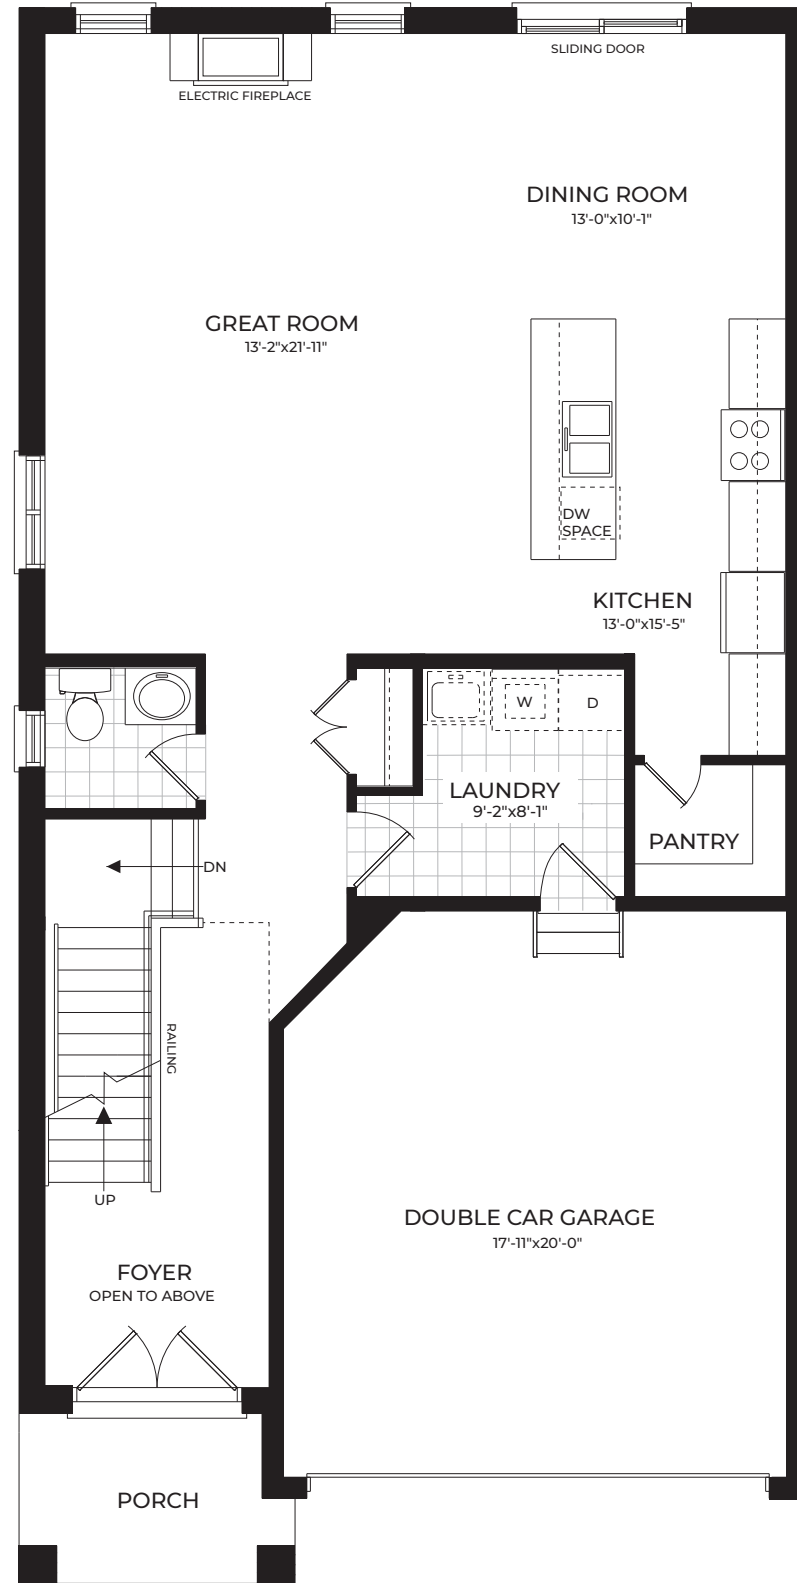

Paxton

2366 sq.ft.

4 Bedrooms | 3.5 Bathrooms | 2 Car Garage

Basement Plan

Main Floor Plan

Second Floor Plan