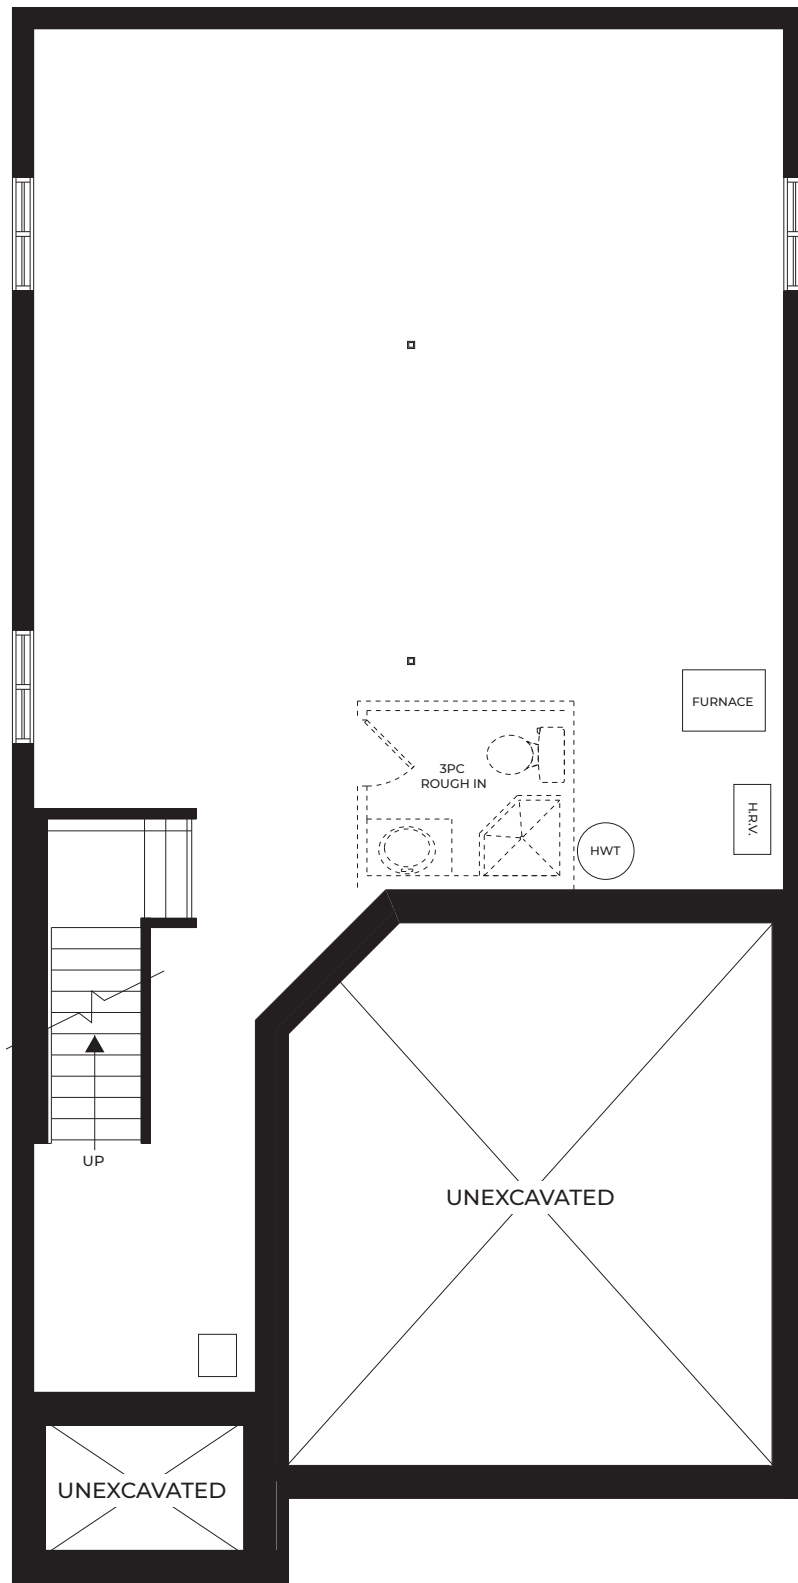

Paxton

2366 sq.ft.

4 Bedrooms | 3.5 Bathrooms | 2 Car Garage

Basement Plan

Main Floor Plan

Second Floor Plan