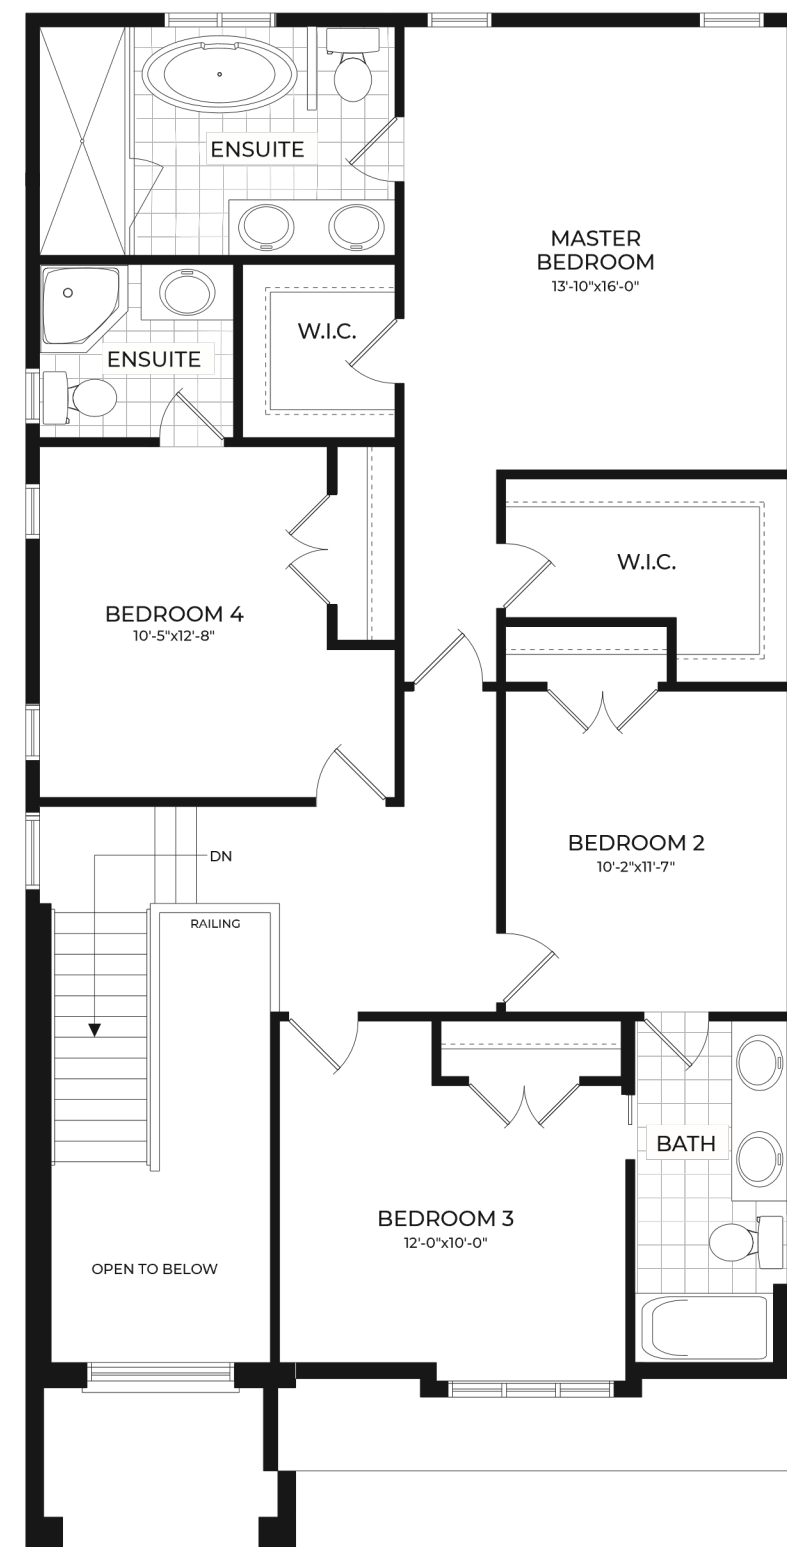

Paxton

2366 sq.ft.

4 Bedrooms | 3.5 Bathrooms | 2 Car Garage

Basement Plan

Main Floor Plan

Second Floor Plan