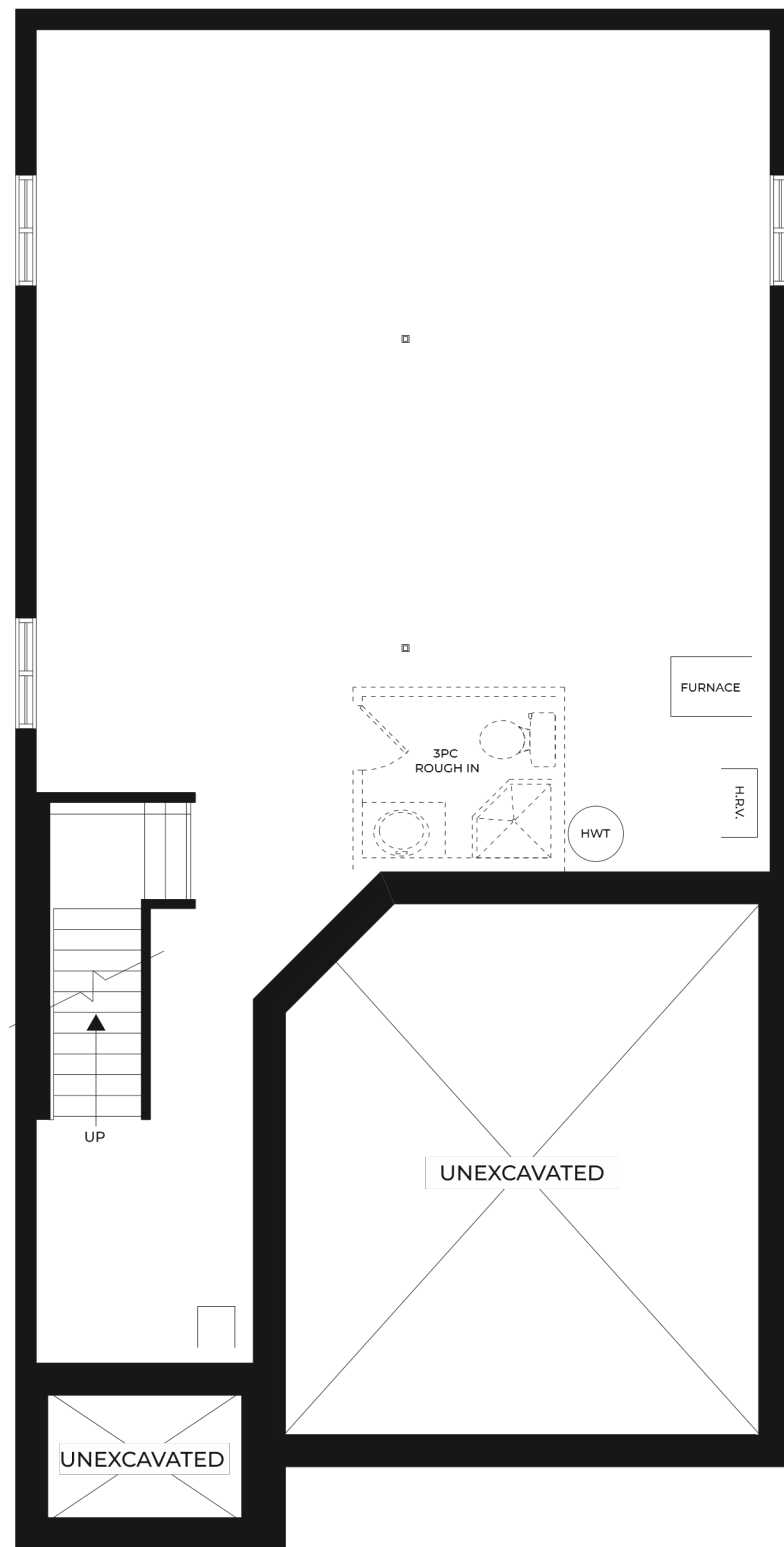

Paxton

2366 sq.ft.

4 Bedrooms | 3.5 Bathrooms | 2 Car Garage

Basement Plan

Main Floor Plan

Second Floor Plan