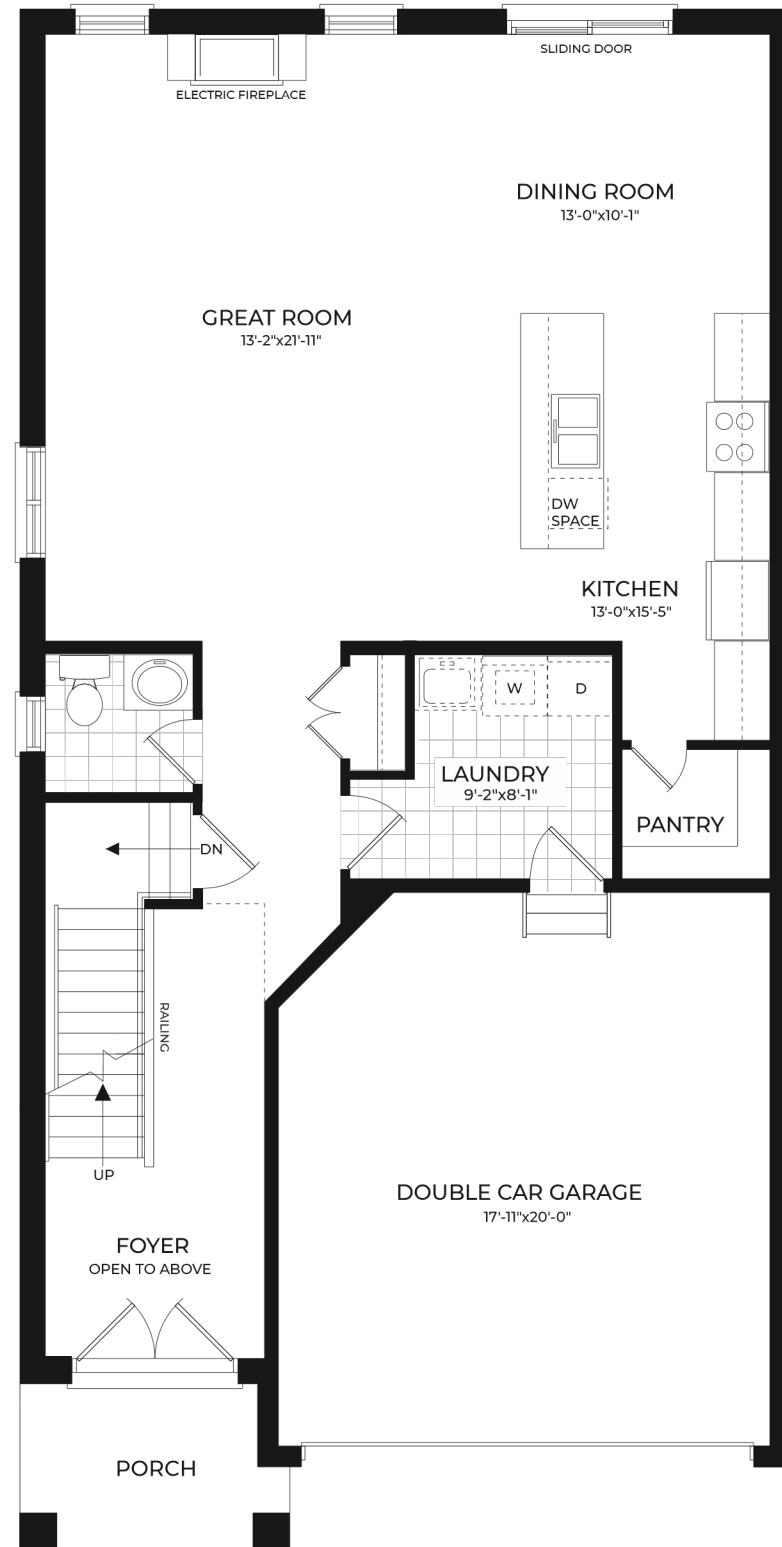

Paxton

2366 sq.ft.

4 Bedrooms | 3.5 Bathrooms | 2 Car Garage

Basement Plan

Main Floor Plan

Second Floor Plan