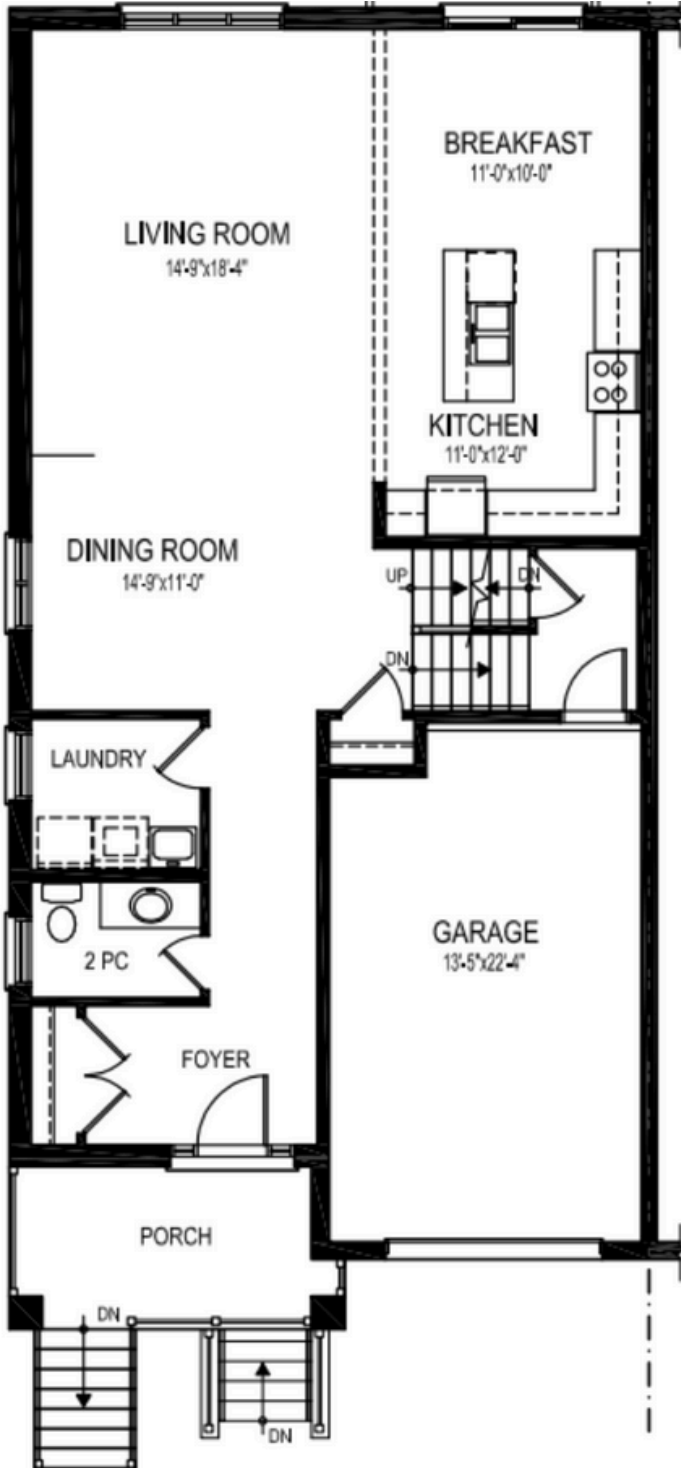

Juniper

2438 sq ft

4 Bedrooms | 2.5 Bathrooms | 1 Car Garage

MAIN FLOOR PLAN

UPPER FLOOR PLAN